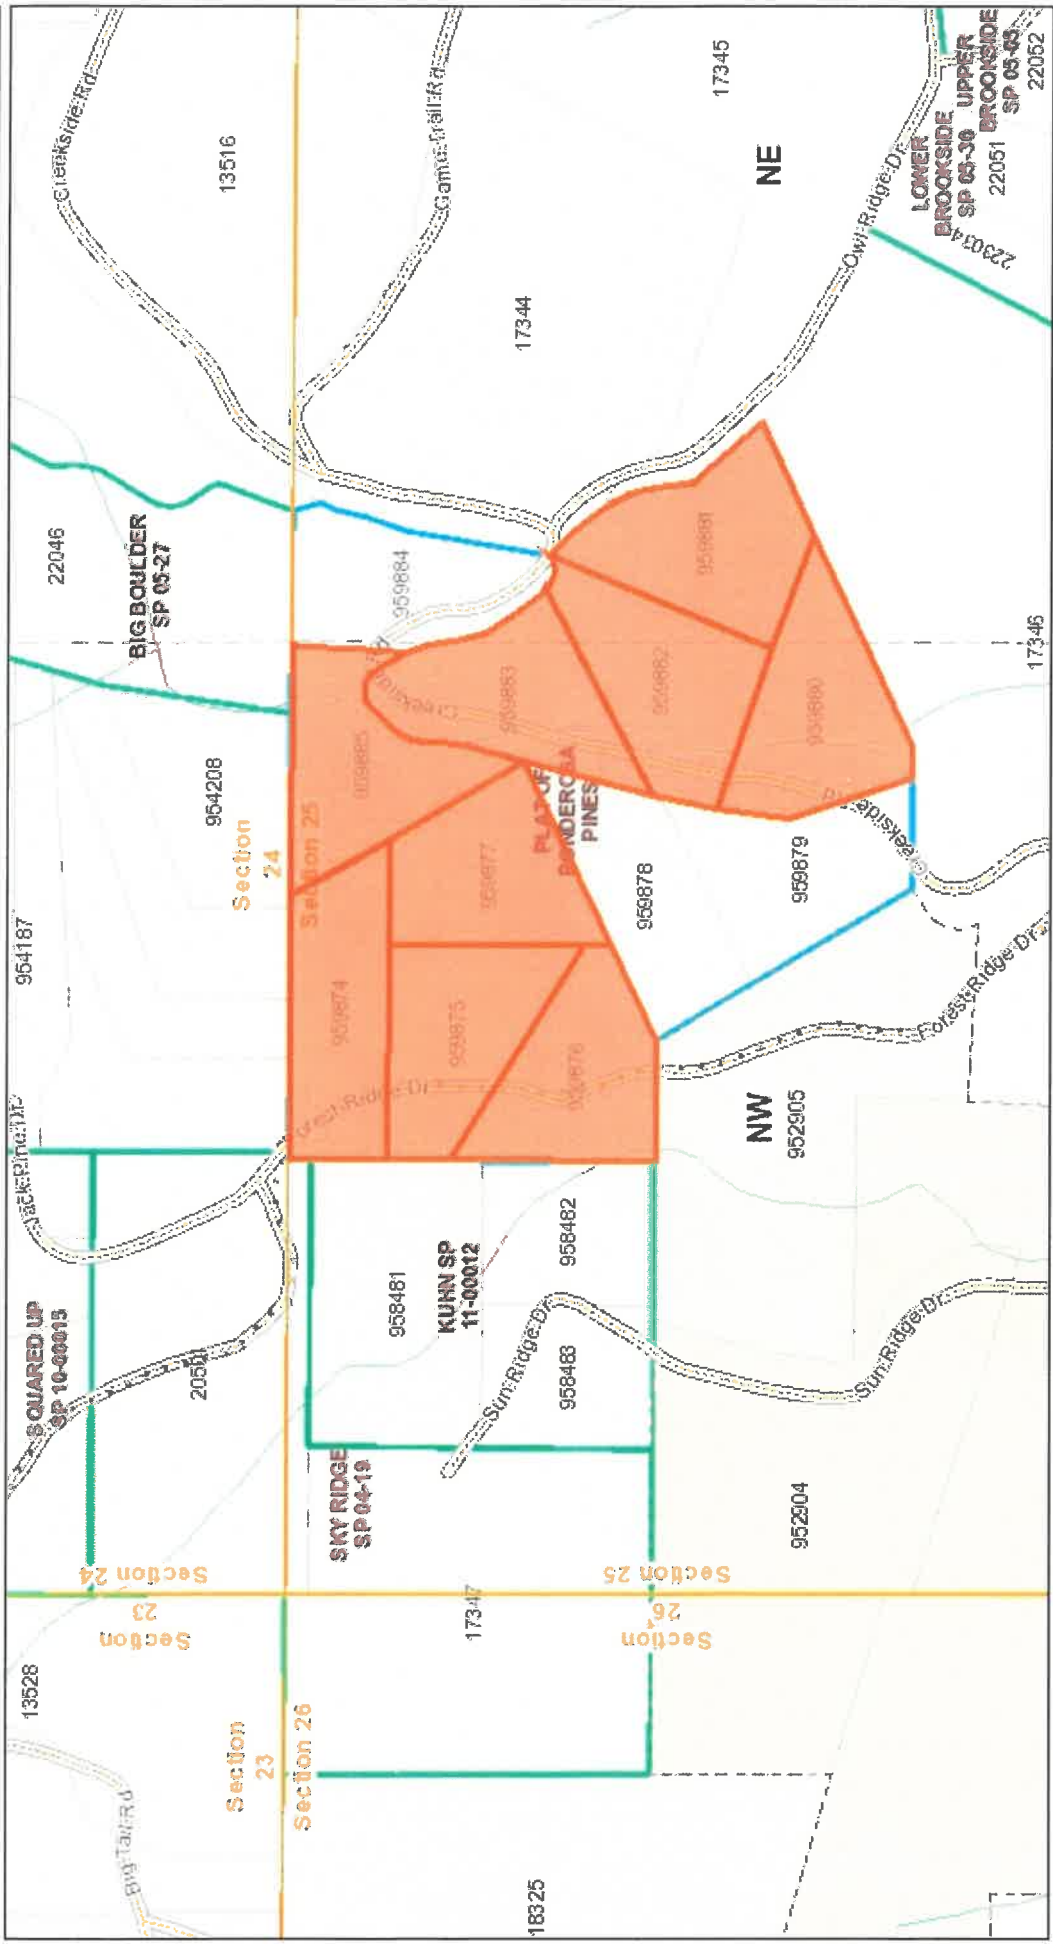

# Ponderosa Pines BLA

Date: 11/18/2019  
 1 inch = 752 feet  
 Relative Scale 1:9,028

**Disclaimer:**  
 Kittitas County makes every effort to produce and publish the most current and accurate information possible. No warranties, expressed or implied, are provided for the data, its use, or its interpretation. Kittitas County does not guarantee the accuracy of the material contained herein and is not responsible for any use, misuse or representations by others regarding this information or its derivative.